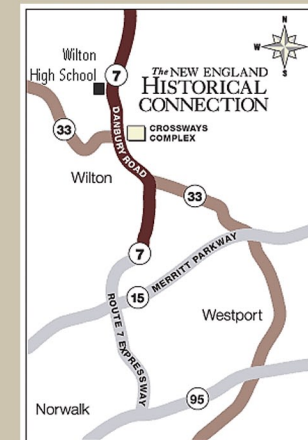

*The Source for Handcrafted American
Furniture and Accessories*
300 Danbury Road Rt 7 Wilton, CT 06897

A Gathering of Craftsmen @ The New England Historical Connection

You are invited to an
exclusive showing of
eight nationally
recognized artists at

The New England Historical Connection

Show Hours
 Sat. 9AM-5PM
 Sun. 10AM-4PM

Located 1 mile south
 of the Wilton High
 School on Rte 7
 (300 Danbury Road)

For more show information contact:
 John Schnefke
 203.761.8646
 john@nehistoricalconnection.com